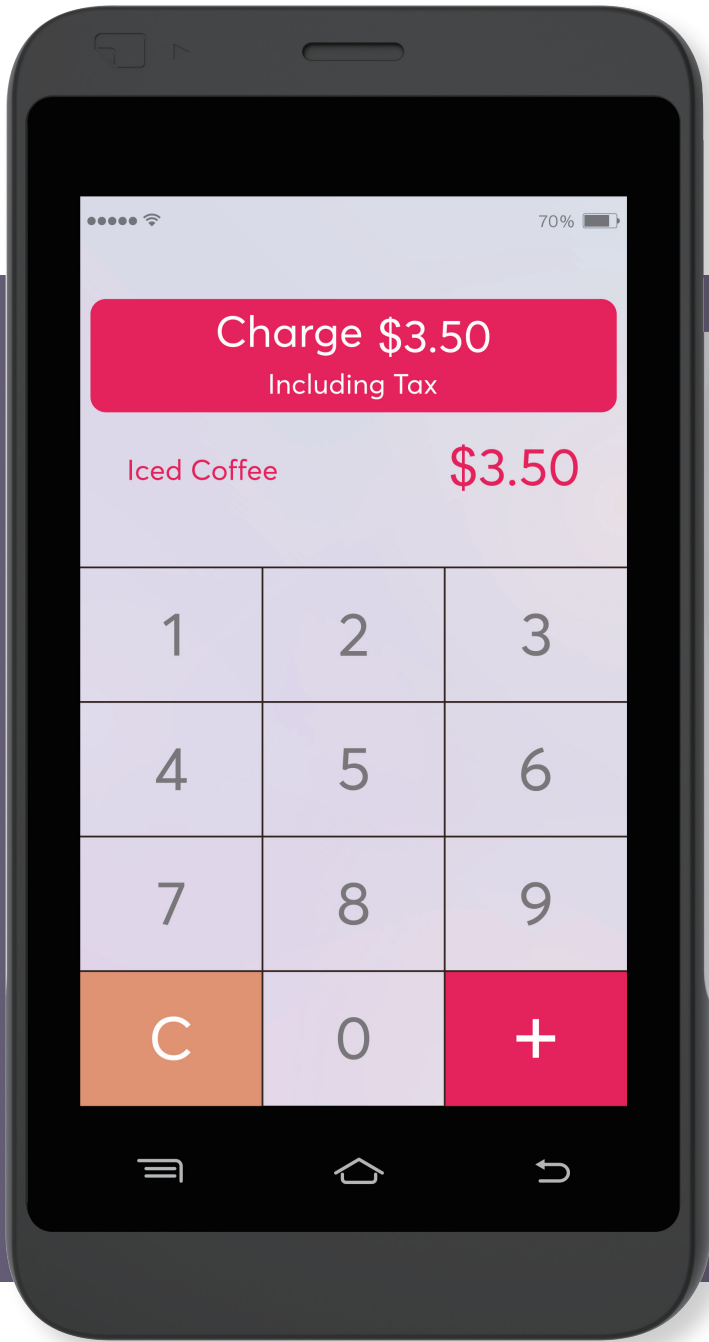

D20

D20 is the new smart flagship standalone Android Smart POS with an ergonomic design which fits perfectly in your hand. 4.0" touchscreen welcomes you with a more comfortable payment experience with the availability to scan QR codes via the integrated camera. Pocket friendly, long lasting, D20 supports quick and easy payments. Any Way. Every Way.

Specification:

OS	Android 10
Processor	Application CPU: 4*A53@ 1.8GHz IMG GE8300@550MHz Core Processor (MT6761D) Security CPU: 32-bit ARM 192MHz
Memory	1GB LPDDR3, 8GB eMMC
Display	4.0" 480 x 800 TFT IPS Display, Touch Screen display
Communications	TD-LTE / FDD-LTE WCDMA GSM Bluetooth 5.0 WiFi: 802.11 b/g/n, 2.4GHz&5G, Supports AP
Satellite Positioning	GPS
Camera	0.3M FF pixels
EMV Card Reader	EMV/PBOC Chip Card Reader, ISO 7816 Compliant Class A, B, C
NFC Reader	EMV contactless, ISO 14443A/B
Magnetic Stripe Card Reader	Triple tracks
Key Management	DUKPT, Fixed Key, MK/SK
Encryption Algorithm	DES, 3DES, RSA, AES, SHA-256
Certifications	PCI PTS 5.x SRED EMV L1&L2, Contactless L1 Visa Paywave, MasterCard Paypass, Amex Expresspay Discovery D-PAS, Rupay qSPARC PBOC L1& L2, UnionPay QuickPass, QPBOC L1,&L2 PCI PIN Security, MasterCard TQM CE, FCC, BQB, RoHS
Adapter	DC 5V 1A
Battery	2450mAh, 4.35V, Polymer Lithium-Ion
Peripheral Ports	1 Type-C (OTG) 1 Nano SIM + 1 Standard SIM / 1 Standard SAM 1 Micro SD Card Slot, Supports Up To 32 GB
Environmental Conditions	Operating temperature (0 C to + 50 C) Operating humidity (20% to 85% non-condensing)
Dimensions	129mm x 68.5mm x 17.4mm, 168g(Including Battery)
Standard Accessories	1 Power adapter, 1 Type-C cable