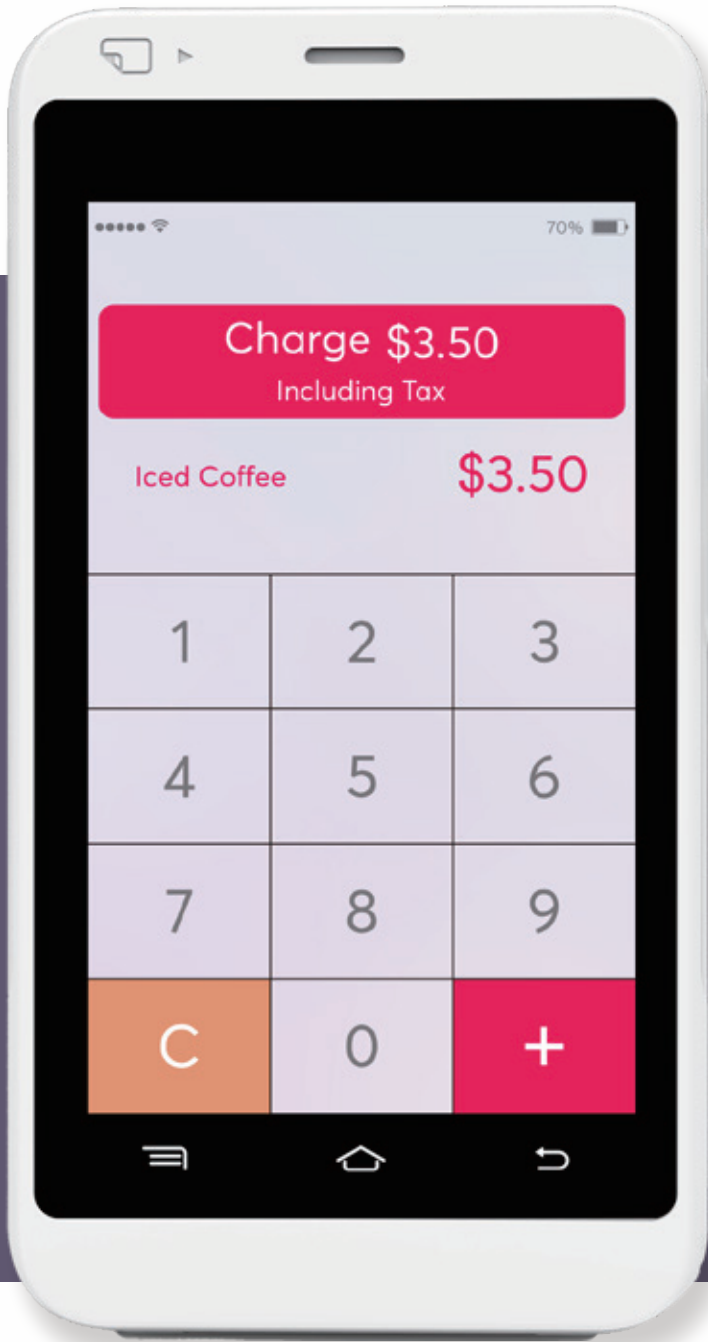

D20

D20 is the new smart flagship standalone Android Smart POS with an ergonomic design which fits perfectly in your hand. 4.0" touchscreen welcomes you with a more comfortable payment experience with the availability to scan QR codes via the integrated camera. Pocket friendly, long lasting, D20 supports quick and easy payments. Any Way. Every Way.

Specification:

OS	Android 10
Processor	Application CPU: 4*A53@ 1.8GHz Security CPU: 32-bit ARM 192MHz
Memory	1GB + 16GB 2GB + 16GB(Optional)
Display	4.0" 480*800 TFT IPS Display Touch Screen display
Communications	LTE WCDMA GSM Bluetooth 5.0 WiFi: 802.11 a/b/g/n/ac, 2.4GHz&5G, Supports AP
Satellite Positioning	GPS A-GPS GLONASS
Camera	Rear: 0.3M FF pixels
EMV Card Reader	EMV L1&L2
NFC Reader	EMV Contactless L1
Magnetic Stripe Card Reader	ISO-7811/7813/7810
Certifications	PCI PTS 5.x SRED EMV L1&L2, EMV Contactless L1 Visa Paywave, MasterCard Paypass, Amex Expresspay Discovery D-PAS, Rupay qSPARC PCI PIN Security, MasterCard TQM CE, FCC, BQB, RoHS, WEEE
Adapter	DC 5V/1A
Battery	4.35V/2450mAh
Audio	Speaker
Peripheral Ports	1 Type-C (OTG) 1 Nano SIM + 1 Mini SIM + 1 Mini SAM 1 Micro SD Card Slot, Supports Up To 32 GB
Environment	Operating temperature: 0°C to +45°C Storage temperature: 0°C to +50°C Relative humidity: 10% to 90% non-condensing
Dimensions	129mm x 68.5mm x 17.4mm, 168g(Including Battery)